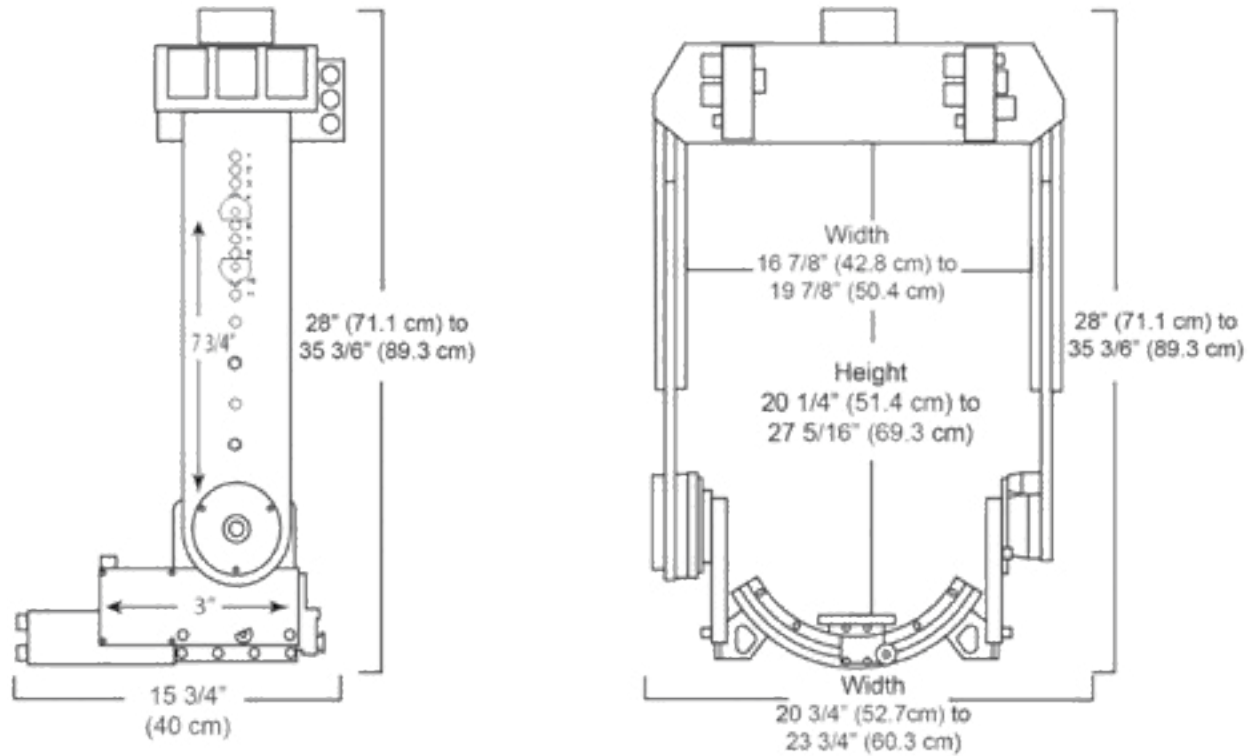

(Cables Removed for Clarity)

\*NOTE: IN 'SQUAT HEAD' POSITION THE MINIMUM HEIGHT OF UNIT IS 12"