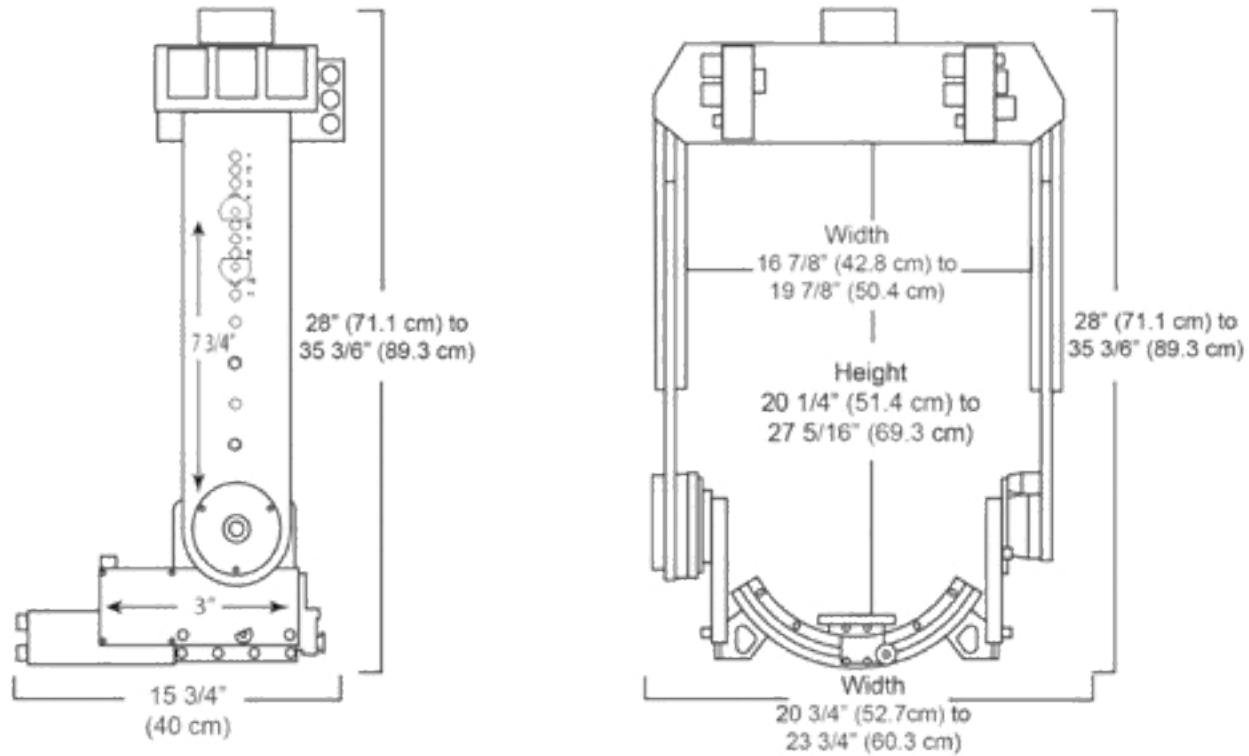

(Cables Removed for Clarity)

*NOTE: IN 'SQUAT HEAD' POSITION THE MINIMUM HEIGHT OF UNIT IS 12"