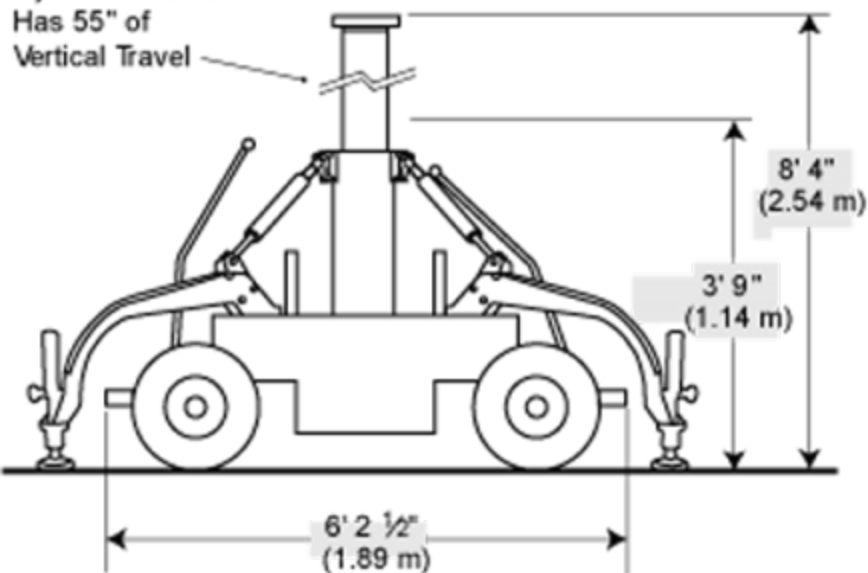

Hydraulic Center Post  
Has 55" of  
Vertical Travel

Ultra CS Base with Built-In Track Wheels  
Use Caster Wheel Accessory to Position Base Off Track

Ultra CS Base with Knobby Pneumatic Tires (Set of 4)