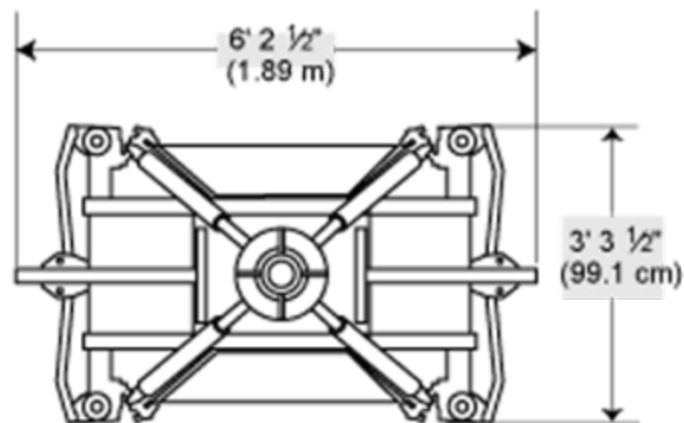

Hydraulic Center Post  
Has 55" of  
Vertical Travel

Ultra CS Base with Built-In Track Wheels  
Use Caster Wheel Accessory to Position Base Off Track

Ultra CS Base with Knobby Pneumatic Tires (Set of 4)