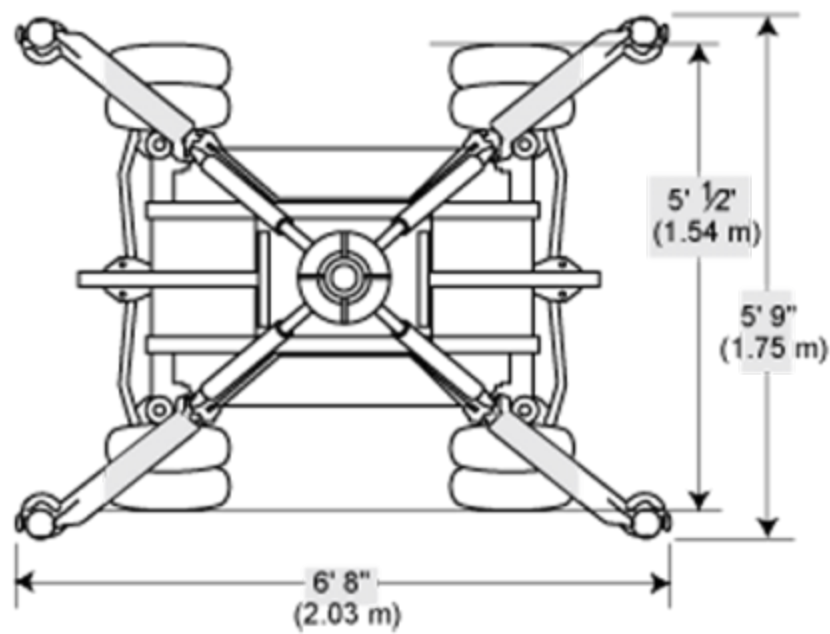

Hydraulic Center Post  
Has 55" of  
Vertical Travel

Ultra CS Base with Built-In Track Wheels  
Use Caster Wheel Accessory to Position Base Off Track

Ultra CS Base with Knobby Pneumatic Tires (Set of 4)