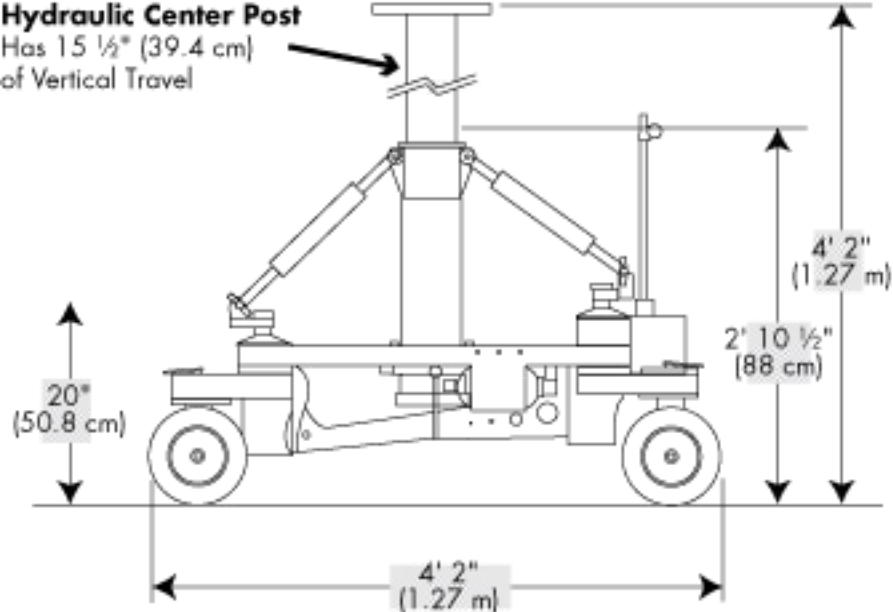

### Hydraulic Center Post

Has 15 1/2" (39.4 cm)  
of Vertical Travel

Maximum Payload = 4,000 lb. (1,814 kg)

Operational Unit Weight (without Payload) = 360 lb. (163 kg)

### LATERAL VIEW