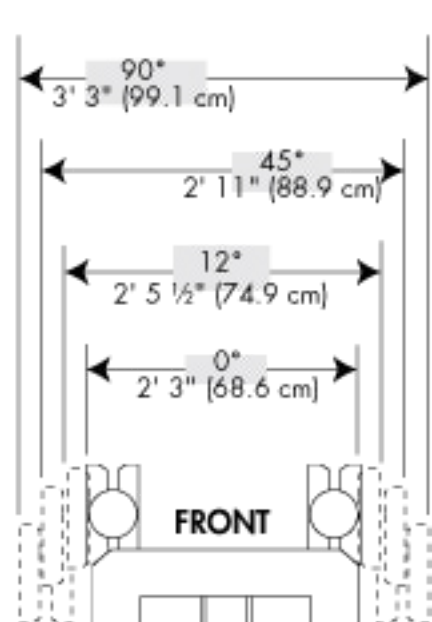

### Hydraulic Center Post

Has 15 1/2" (39.4 cm)  
of Vertical Travel

Maximum Payload = 4,000 lb. (1,814 kg)

Operational Unit Weight (without Payload) = 360 lb. (163 kg)

### LATERAL VIEW