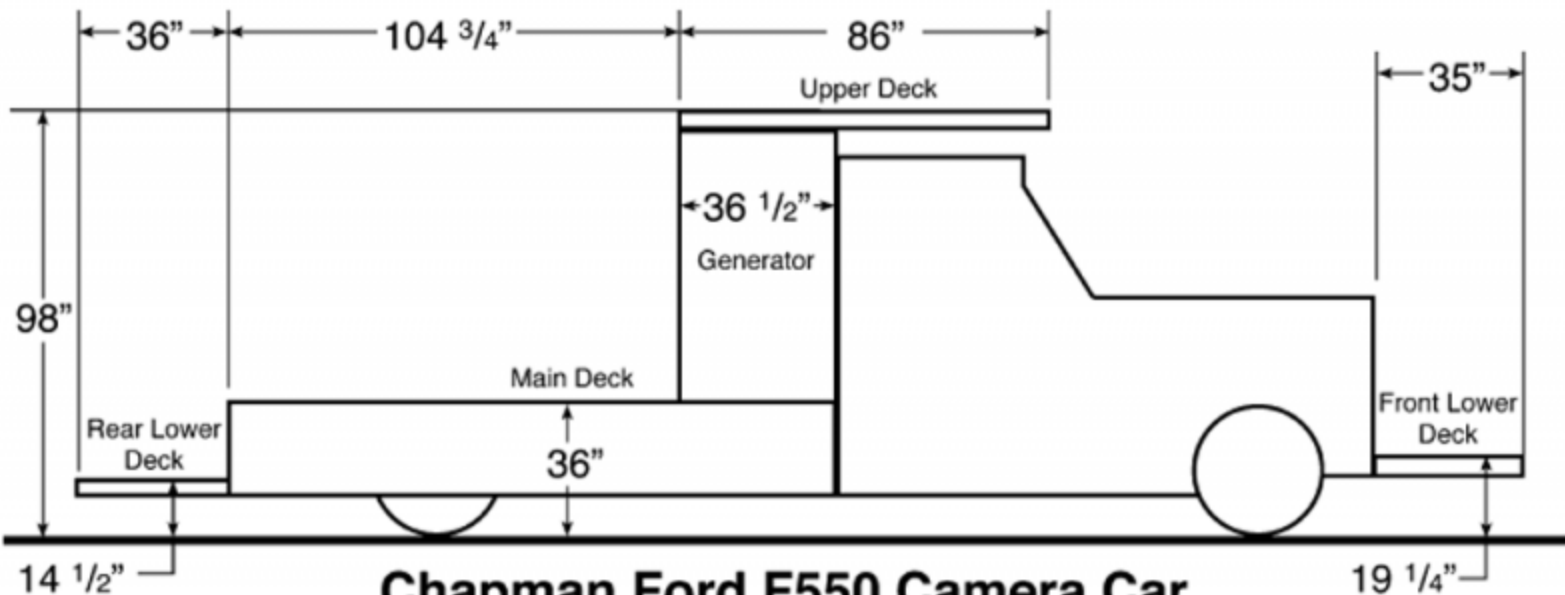

Front Lower Deck Width = 80"
Upper Deck Width = 98"
Main Deck Width = 98"
Rear Lower Deck Width = 98"

Chapman Ford F550 Camera Car