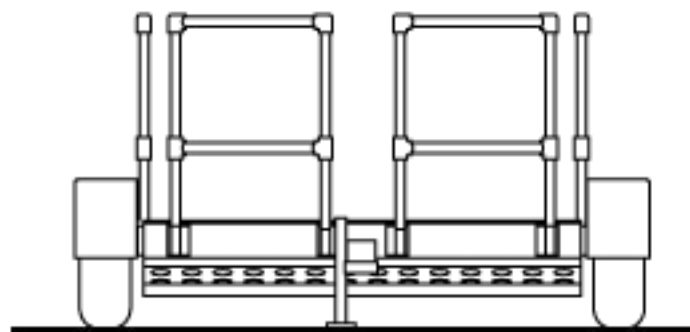

NOTE: Trailer has a
2 5/16" Ball Hitch

Side View

3"
Ground Clearance

Rear View

6' 11"
Maximum Width of Towed Vehicle

8' 6"

Front View