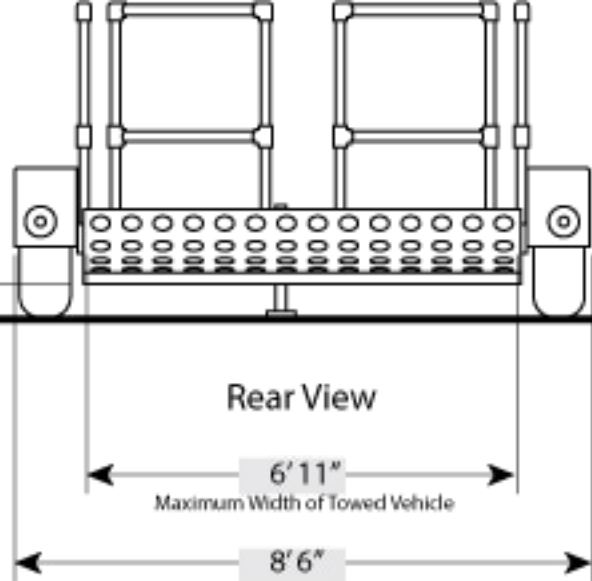

NOTE: Trailer has a
2 5/16" Ball Hitch

Side View

3"
Ground Clearance

Rear View

6' 11"
Maximum Width of Towed Vehicle

8' 6"

Front View