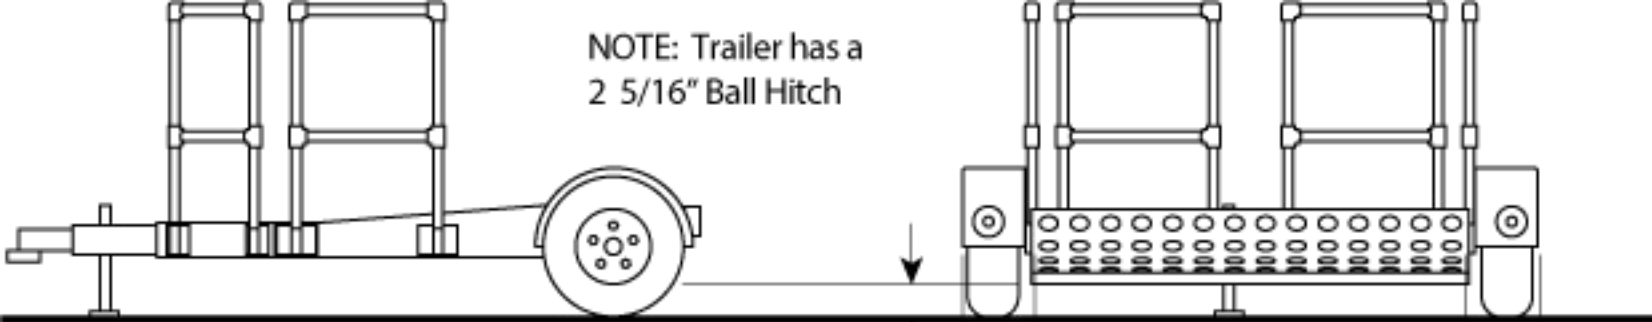

NOTE: Trailer has a
2 5/16" Ball Hitch

Side View

3"
Ground Clearance

Rear View

6' 11"
Maximum Width of Towed Vehicle

8' 6"

Front View